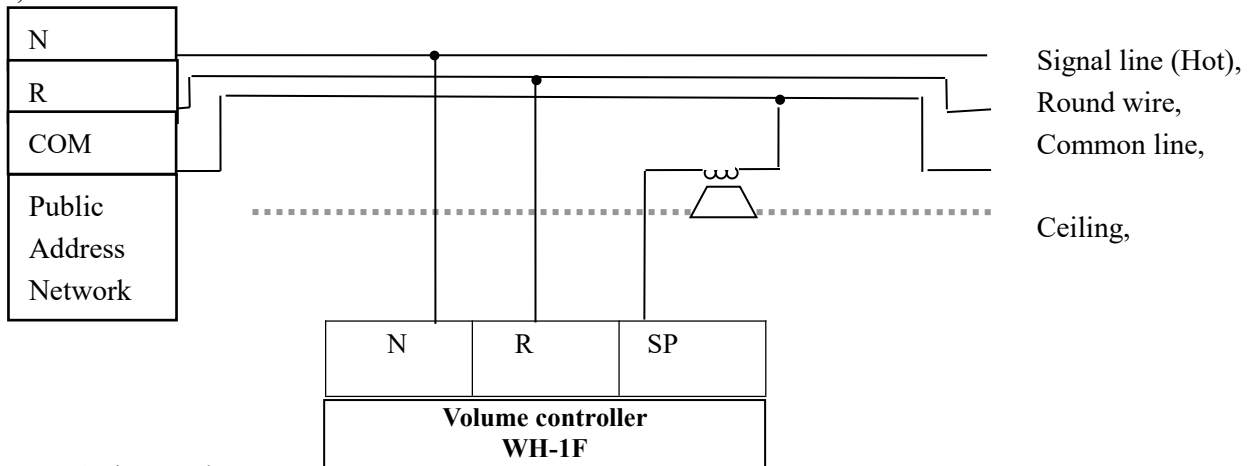

Model	WH-1F
Capacity	120W
Signal Input	70/100V
Speaker Type	Voltage Speaker
Finish	ABS White
Wire Mode	2 wire, 3 wire, 4 wire
Dimension(H×W×L)	85×85×60mm

Description

Control broadcast sound of sound pressure in the region, usually by resistance or pressure type transformer points to achieve; There are three kinds of general volume controller.

One, the background music [volume control](#), it is a two wire, do not need to fire broadcasting places; The volume of the two, with strong fire broadcast cut controller (which with strong cut the volume of the controller according to its strong cutting way three wire system and four wire system), What is cut, when regional use will be the volume control volume to very few, even in close, when there is an urgent notice or fire Control room by issuing an emergency control signal to the volume controller, force the volume controller into the radio, and is not affected by the volume controller The state of the influence, entered the state radio. Third, choose the volume controller, as the name implies the volume controller can control the volume of also can choose

different music at the same time, it also Fire and don't need to cut two fire is strong, and the selected volume controller can only use four wire system.

Connection

1, 2 wire mode

2, 3 wire mode

3, 4wire mode