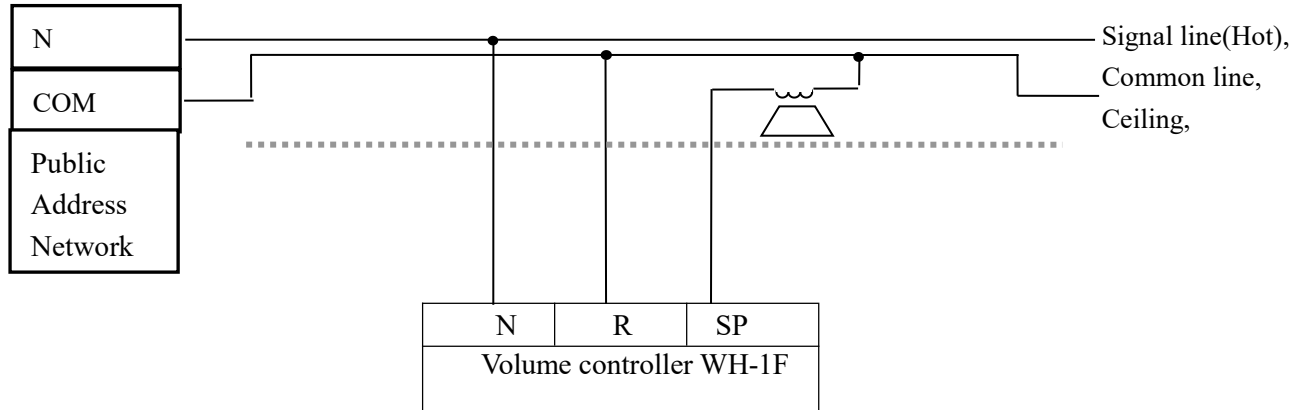

WH-1F Volume Controller 120W

Features

- Remote [Volume Controller](#)
- 2-wire, 3-wire and 4-wire connection available
- Extender available, capacity extendable for 120W
- Emergency Function

Specification

Model	WH-1F
Capacity	120W
Signal Input	70/100V
Speaker Type	Voltage Speaker
Finish	ABS White
Wire Mode	2 wire, 3 wire, 4 wire
Dimension(H×W×L)	85×85×60mm

Description

Control broadcast sound of sound pressure in the region, usually by resistance or pressure type transformer points to achieve; There are three kinds of general volume controller.

One, the background music [volume control](#), it is a two wire, do not need to fire broadcasting places; The volume of the two, with strong fire broadcast cut controller (which with strong cut the volume of the controller according to its strong cutting way three wire system and four wire system), What is cut, when regional use will be the volume control volume to very few, even in close, when there is an urgent notice or fire Control room by issuing an emergency control signal to the volume controller, force the volume controller into the radio, and is not affected by the volume controller The state of the influence, entered the state radio. Third, choose the volume controller, as the name implies the volume controller can control the volume of also can choose

different music at the same time, it also Fire and don't need to cut two fire is strong, and the selected volume controller can only use four wire system.

Connection

1, 2 wire mode

2, 3 wire mode

3, 4wire mode