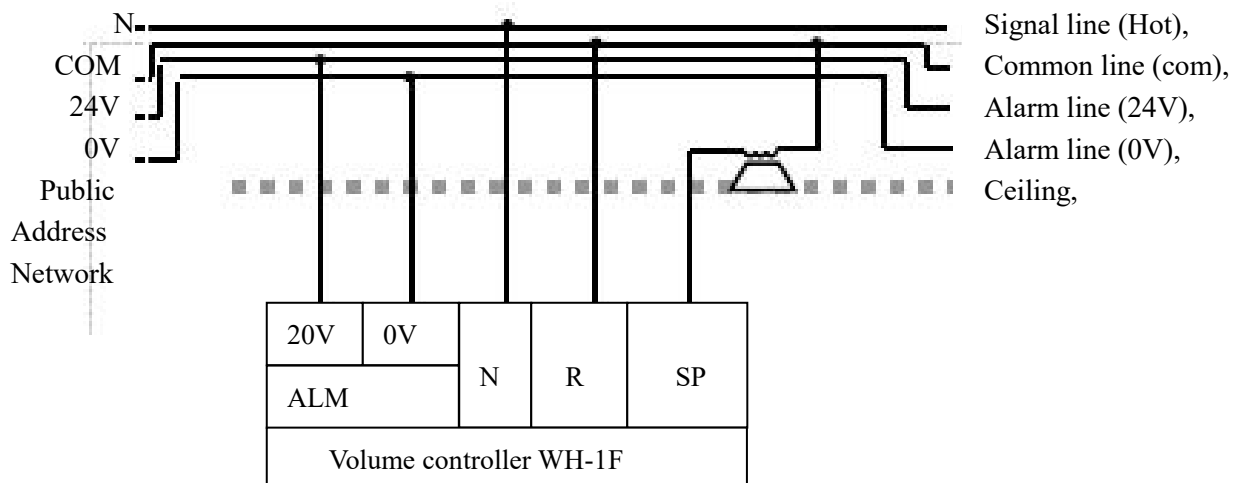

Model	WH-1F
Capacity	120W
Signal Input	70/100V
Speaker Type	Voltage Speaker
Finish	ABS White
Wire Mode	2 wire, 3 wire, 4 wire
Dimension(H×W×L)	85×85×60mm

Description

Control broadcast sound of sound pressure in the region, usually by resistance or pressure type transformer points to achieve; There are three kinds of general volume controller.

One, the background music [volume control](#), it is a two wire, do not need to fire broadcasting places; The volume of the two, with strong fire broadcast cut controller (which with strong cut the volume of the controller according to its strong cutting way three wire system and four wire system), What is cut, when regional use will be the volume control volume to very few, even in close, when there is an urgent notice or fire Control room by issuing an emergency control signal to the volume controller, force the volume controller into the radio, and is not affected by the volume controller The state of the influence, entered the state radio. Third, choose the volume controller, as the name implies the volume controller can control the volume of also can choose

different music at the same time, it also Fire and don't need to cut two fire is strong, and the selected volume controller can only use four wire system.

Connection

1, 2 wire mode

2, 3 wire mode

3, 4wire mode

4, Capacity Extension