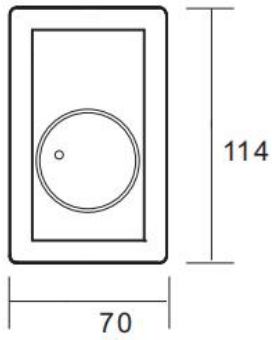

Specifications

Model	WH-7F	WH-7FA	WH-7FB	WH-7FC
RMS	6W	15W	30W	60W
Input Voltage	70V/100V			
Attenuation Range	6 × 3dB			
Freq. Resp.	50Hz-20kHz			
THD	<0.5%			
Expander	Not attached			Attached (Size: 40 × 65.5 × 35mm)
Package Size	155 × 75 × 70mm			
Product Size	114 × 70 × 55mm			
Product Weight	225g	235g	310g	425g
Color	White			

Product Information

Knob

Cover

Controller

Expander
(Only for WH-7FC)

Measurement: mm