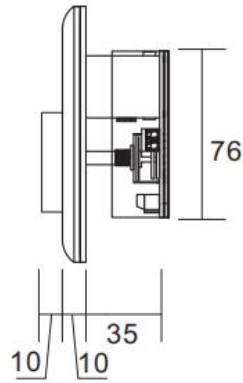

Specifications

Model	WH-7F	WH-7FA	WH-7FB	WH-7FC
RMS	6W	15W	30W	60W
Input Voltage	70V/100V			
Attenuation Range	6 × 3dB			
Freq. Resp.	50Hz-20kHz			
THD	<0.5%			
Expander	Not attached			Attached (Size: 40 × 65.5 × 35mm)
Package Size	155 × 75 × 70mm			
Product Size	114 × 70 × 55mm			
Product Weight	225g	235g	310g	425g
Color	White			

Product Information

Knob

Cover

Controller

Expander
(Only for WH-7FC)

Measurement: mm