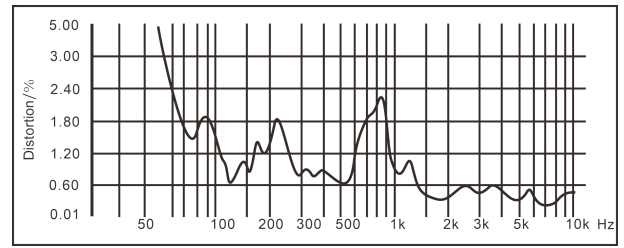

Specifications

Model	DSP6050
Speaker Unit	6.5"×1, 1"×1
Operating Voltage	100V
Rated Power	50W
Power Adjustment	8Ω-50W-25W-12.5W-6.3W-3.2W
Frequency Response	80Hz-20kHz
Sensitivity (1m, 1W)	87dB±2dB
MAX. SPL. (1m)	104dB±2dB
Dimensions (H×W×D)	300×200×233mm
Net Weight (1PC)	4.2kg
Gross Weight (2PCS/CTN)	10kg

Product Information

Product Breakdown Struture

H	W	D
300	200	233

Frequency Response
(dB SPL, 1W, 1m)

Distortion

(THD < 3% 1W, 1m, 100Hz-10kHz)

Vertical Directivity Pattern

Horizontal Directivity Pattern