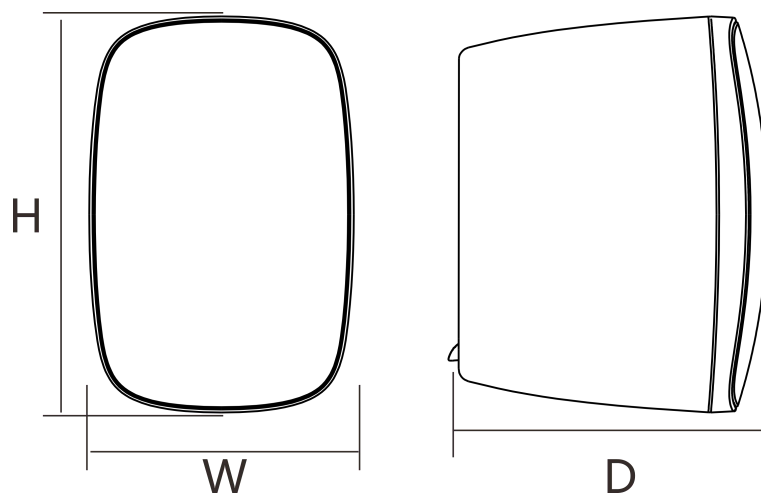

DSP6050

Outdoor Waterproof Wall-Mounted Speaker

Description

The product is an outdoor waterproof wall-mounted speaker, which features IP65 waterproof level and inverted-phase design. It consists of tweeter and woofer units for clear and bright sound. The speaker box is made of polymer engineering plastics and the mesh is made of aluminum material for stable and reliable operation in indoor and outdoor environments.

Features

- Specialized in sound quality, using inverted-phase design with passive radiation cone, and equipped with tweeter and woofer units for clear sound level, smooth and transparent, clear and bright, and powerful bass.
- Streamlined design, smooth and elegant curves, stylish and classy outlook.
- Available in black and white, suitable for the decorative styles of different venues.
- Mesh: Made of 1060 pure aluminum, which is hardened and anti-oxidation treated, not easy to deform and never rust.
- Speaker box: Made of polymer engineering plastics, durable, safe and reliable.
- Speaker unit: The tweeter diaphragm is made of natural silk membrane; the woofer diaphragm is made of polypropylene with large magnetic circuit.
- Mounting bracket: Cast aluminum molding, no oxidation and rust, safe and durable, multi-angle adjustment, easy to install and use.
- Waterproof level: IP65 waterproof level, all-weather design, to ensure the reliable use in indoor and outdoor environments.

Specifications

Model	DSP6050
Speaker Unit	6.5"×1, 1"×1
Operating Voltage	100V
Rated Power	50W
Power Adjustment	8Ω-50W-25W-12.5W-6.3W-3.2W
Frequency Response	80Hz-20kHz
Sensitivity (1m, 1W)	87dB±2dB
MAX. SPL. (1m)	104dB±2dB
Dimensions (H×W×D)	300×200×233mm
Net Weight (1PC)	4.2kg
Gross Weight (2PCS/CTN)	10kg

Product Information

Product Breakdown Struture

H	W	D
300	200	233

Frequency Response
(dB SPL, 1W, 1m)

Distortion

(THD < 3% 1W, 1m, 100Hz-10kHz)

Vertical Directivity Pattern

Horizontal Directivity Pattern