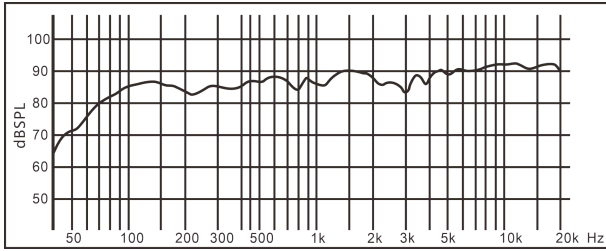

Specifications

Model	DSP6050
Speaker Unit	6.5"×1, 1"×1
Operating Voltage	100V
Rated Power	50W
Power Adjustment	8Ω-50W-25W-12.5W-6.3W-3.2W
Frequency Response	80Hz-20kHz
Sensitivity (1m, 1W)	87dB±2dB
MAX. SPL. (1m)	104dB±2dB
Dimensions (H×W×D)	300×200×233mm
Net Weight (1PC)	4.2kg
Gross Weight (2PCS/CTN)	10kg

Product Information

Product Breakdown Struture

H	W	D
300	200	233

Frequency Response
(dB SPL, 1W, 1m)

Distortion

(THD < 3% 1W, 1m, 100Hz-10kHz)

Vertical Directivity Pattern

Horizontal Directivity Pattern