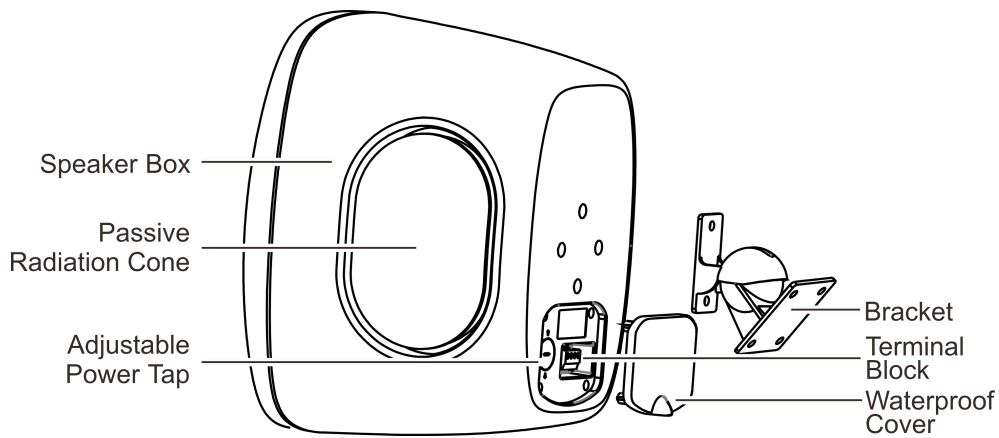

DSP6050

Outdoor Waterproof Wall-Mounted Speaker

Description

The product is an outdoor waterproof wall-mounted speaker, which features IP65 waterproof level and inverted-phase design. It consists of tweeter and woofer units for clear and bright sound. The speaker box is made of polymer engineering plastics and the mesh is made of aluminum material for stable and reliable operation in indoor and outdoor environments.

Features

- Specialized in sound quality, using inverted-phase design with passive radiation cone, and equipped with tweeter and woofer units for clear sound level, smooth and transparent, clear and bright, and powerful bass.
- Streamlined design, smooth and elegant curves, stylish and classy outlook.
- Available in black and white, suitable for the decorative styles of different venues.
- Mesh: Made of 1060 pure aluminum, which is hardened and anti-oxidation treated, not easy to deform and never rust.
- Speaker box: Made of polymer engineering plastics, durable, safe and reliable.
- Speaker unit: The tweeter diaphragm is made of natural silk membrane; the woofer diaphragm is made of polypropylene with large magnetic circuit.
- Mounting bracket: Cast aluminum molding, no oxidation and rust, safe and durable, multi-angle adjustment, easy to install and use.
- Waterproof level: IP65 waterproof level, all-weather design, to ensure the reliable use in indoor and outdoor environments.

Specifications

Model	DSP6050
Speaker Unit	6.5"×1, 1"×1
Operating Voltage	100V
Rated Power	50W
Power Adjustment	8Ω-50W-25W-12.5W-6.3W-3.2W
Frequency Response	80Hz-20kHz
Sensitivity (1m, 1W)	87dB±2dB
MAX. SPL. (1m)	104dB±2dB
Dimensions (H×W×D)	300×200×233mm
Net Weight (1PC)	4.2kg
Gross Weight (2PCS/CTN)	10kg

Product Information

Product Breakdown Struture

H	W	D
300	200	233

Frequency Response
(dB SPL, 1W, 1m)

Distortion

(THD < 3% 1W, 1m, 100Hz-10kHz)

Vertical Directivity Pattern

Horizontal Directivity Pattern