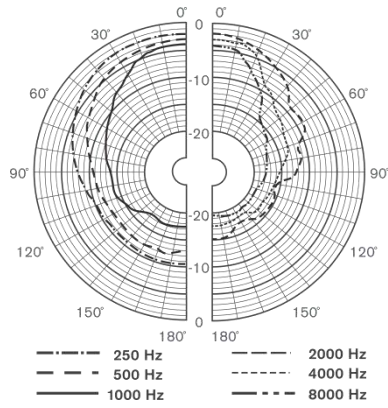

Specifications

Model	DSP6050
Speaker Unit	6.5"×1, 1"×1
Operating Voltage	100V
Rated Power	50W
Power Adjustment	8Ω-50W-25W-12.5W-6.3W-3.2W
Frequency Response	80Hz-20kHz
Sensitivity (1m, 1W)	87dB±2dB
MAX. SPL. (1m)	104dB±2dB
Dimensions (H×W×D)	300×200×233mm
Net Weight (1PC)	4.2kg
Gross Weight (2PCS/CTN)	10kg

Product Information

Product Breakdown Struture

H	W	D
300	200	233

Frequency Response
(dB SPL, 1W, 1m)

Distortion

(THD < 3% 1W, 1m, 100Hz-10kHz)

Vertical Directivity Pattern

Horizontal Directivity Pattern