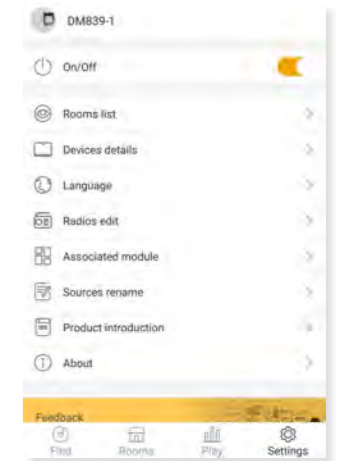

Control X

Mobile Control Software

Interface

- Wireless control
- Support Android/iOS
- Zone/Group management
- Intercom/Broadcast
- Multi audio source
- Device rename

for Android

for iOS

Four Advantages of Central Audio System