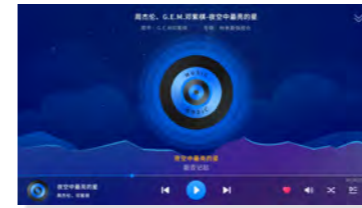

DM839 2x10W Bluetooth On-wall Stereo Music Amplifier

- 2x10W stereo speaker output @ 8Ω
- Abundant music sources: local music, net radio, SD, Micro-USB, the third-party music APP, Bluetooth, streaming and AUX
- 4" IPS LCD color touch screen for easy use
- Support talkback and call for multiple DM839 or DM858
- Support RS485 control
- Support WIFI connection
- Possess timing function
- Three scene playback mode and customized mode selection: Party, Sleep, Relax, Customize
- Support doorbell linkage
- Power supply: AC100V-240V/50Hz/60Hz

Wireless Talkback

Wireless Call

DM838II 
2x20W WiFi Music Amplifier
(New)

 Interface

 **DM838II** 2x20W WiFi Music Amplifier

- 5.5" touch screen, resolution ratio 1280x720
- Audio sources: SD card, Network music, Internet radio, Bluetooth, Media streaming and auxiliary input
- Built-in high-performance HiFi digital amplifier with high-fidelity sound effect
- Quad-core CPU, 1G RAM, 8G ROM, support SD card up to 32G
- Wi-Fi connection, support network music and internet radio
- Support wireless control through smart phones, easy to control
- Support DLNA and AirPlay as media streaming
- With RS485 interface, linkage with intelligent control system
- Online automatic local time correction function
- Output power: 2x20W (8Ω)
- Power supply: AC100-240V 50Hz/60Hz