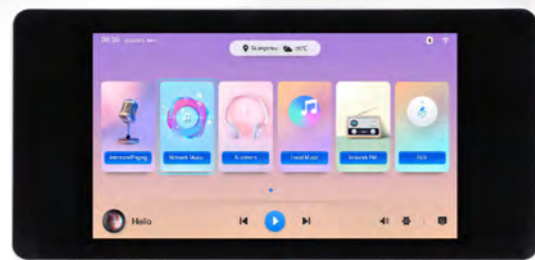

 Color

 Music Control Center, Convenient and Fast

Suitable for small-sized spaces such as residential rooms, offices, convenient stores and so on

DM839
2x10W Bluetooth On-wall Stereo Music Amplifier

- 4" touch screen
- Stereo speaker output
- APP
- Spotify Network music
- USB
- SD
- WiFi
- Bluetooth
- DLNA
- Intercom
- AUX out
- RS485

DM839 2x10W Bluetooth On-wall Stereo Music Amplifier

- 2x10W stereo speaker output @ 8Ω
- Abundant music sources: local music, net radio, SD, Micro-USB, the third-party music APP, Bluetooth, streaming and AUX
- 4" IPS LCD color touch screen for easy use
- Support talkback and call for multiple DM839 or DM858
- Support RS485 control
- Support WIFI connection
- Possess timing function
- Three scene playback mode and customized mode selection: Party, Sleep, Relax, Customize
- Support doorbell linkage
- Power supply: AC100V-240V/50Hz/60Hz

Wireless Talkback

Wireless Call

DM838II 
2x20W WiFi Music Amplifier
(New)

 Interface

 **DM838II** 2x20W WiFi Music Amplifier

- 5.5" touch screen, resolution ratio 1280x720
- Audio sources: SD card, Network music, Internet radio, Bluetooth, Media streaming and auxiliary input
- Built-in high-performance HiFi digital amplifier with high-fidelity sound effect
- Quad-core CPU, 1G RAM, 8G ROM, support SD card up to 32G
- Wi-Fi connection, support network music and internet radio
- Support wireless control through smart phones, easy to control
- Support DLNA and AirPlay as media streaming
- With RS485 interface, linkage with intelligent control system
- Online automatic local time correction function
- Output power: 2x20W (8Ω)
- Power supply: AC100-240V 50Hz/60Hz