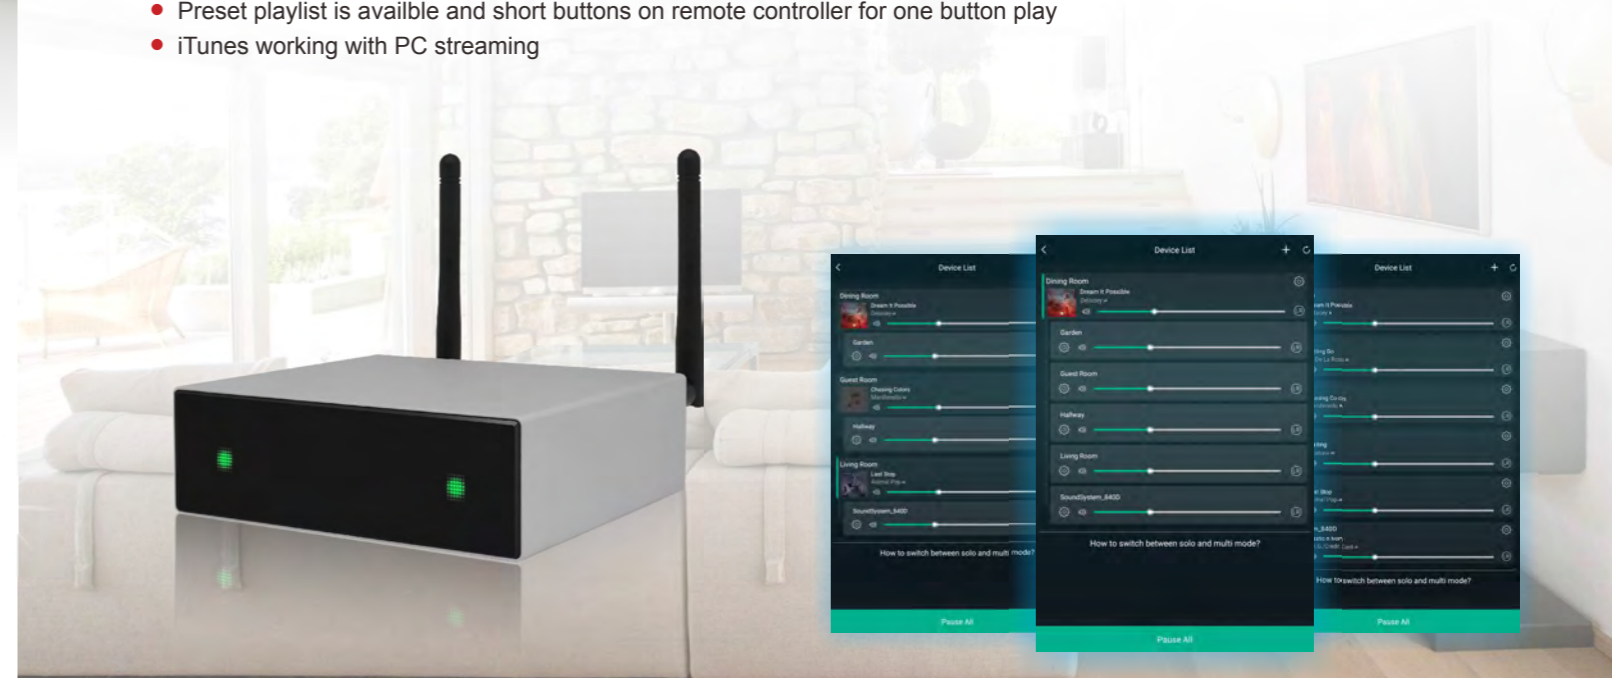

DW02 WiFi Streaming Amplifier

- 50Wx2CH@4Ω, 35Wx2CH@8Ω full digital amplifier
- Streaming music via network without distance limitation or Bluetooth5.0 up to 15 meters
- Bluetooth for true high resolution music
- Spotify connect, Airplay, Qplay, DLNA, UPnP streaming protocols supported
- Support streaming source from online services, smart device memory, USB pen drive, NAS, Bluetooth and line in
- Multiroom and multizone streaming enabled by multiple units connected in same network
- All music sources can be re-streaming in sync to other models from us
- Airplay, Spotify Connect, Qplay, DLNA, UPnP protocol and 3rd party app compatible
- High quality music streaming support, sample rate decoding up to 24bit, 192kHz
- Spotify, Deezer, Tidal, Qobuz, iHeartRadio, TuneIn, Napster, lots of online streaming services integrated to use in the app
- Free iOS and Android app available
- Free global online update for new features
- Full function remote controller to use without cellphone
- Line input for more possible external audio input
- EQ adjustment via app or remote controller
- Preset playlist is available and short buttons on remote controller for one button play
- iTunes working with PC streaming

Android / iOS Software