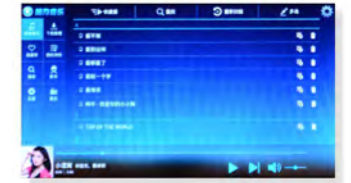

Interface

DM838 2x20W Network On-wall Stereo Music Amplifier

- 5" large TFT true color capacitive display and full-screen touch operation
- 5 music sources: local music, built-in SD card, network music, Internet radio, Bluetooth, and auxiliary input
- Built-in high-performance HiFi digital amplifier with high-fidelity sound effect
- Quad-core CPU, 1G RAM, 8G ROM, support SD card up to 32G
- Built-in Bluetooth 4.0, Wi-Fi connection and 10M / 100M self-adaptive wired network interface
- Built-in Internet radio, able to receive network radio signals from various regions
- Built-in weather forecast, easy to check weather conditions of cities all over the world
- Built-in independent running space; support online download of APPs from App market
- Support wireless control through smart phones, easy to control
- Support DLNA protocol and Air Play
- With TCP/IP network interface, easy linkage with intelligent control system or smart home system
- Independent timer and power-off memory function
- Flexible file management operations; such as copy, delete and move files between local storage and SD card
- Online automatic local time correction function
- Automatic upgrading to latest Android operating system
- Output power: 2x20W (8Ω)
- Installation box size: 162 x 75 x 60 (mm), panel size: 172 x 86 (mm)