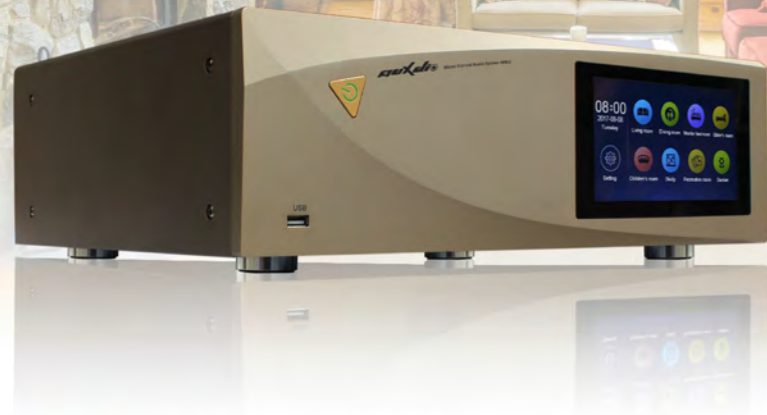

AM8328
Network Intelligent Central Music Host

AM8300 Intelligent Zone Extender