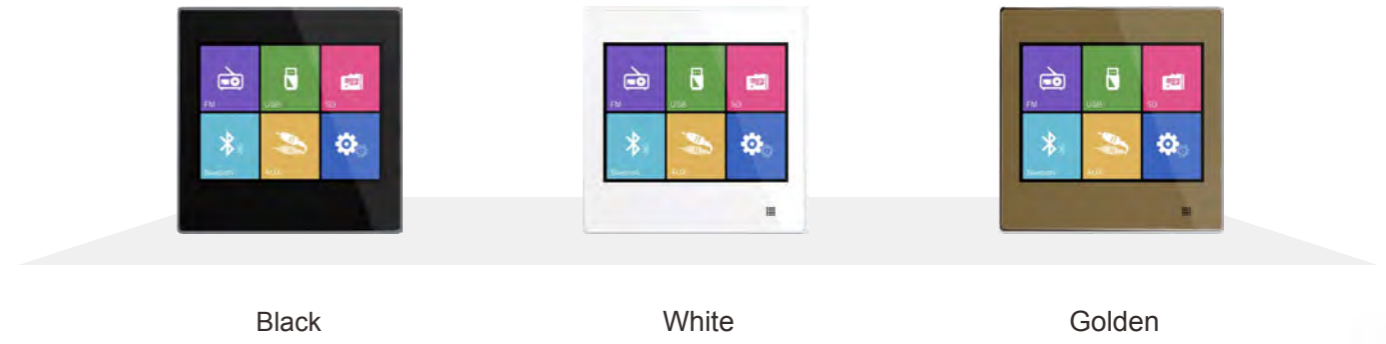

 **DM835 2x10W Bluetooth On-wall Stereo Music Amplifier**

- Smart home music control center, easy to operate
- Luxurious design, touch-button operation mode, clear LED display
- A variety of music sources including FM, SD, USB, Bluetooth, AUX input, AUX output
- Support multiple audio formats such as MP3, WMA, WAV, and FLAC
- Support FM radio, automatic and manual channel search, storage capacity- 20 channels
- One music controller to control one room
- Memory card capacity: 128MB - 32GB
- Output impedance: 8Ω
- Output power: 2x10W
- Product size: 86 x 86 x 38 (mm)

Gift Package Available
1 x amplifier+2 x speakers

DM837 
High-fidelity Bluetooth Digital Music Amplifier

 **DM837** High-fidelity Bluetooth Digital Music Amplifier

- Efficient music control center, high-fidelity digital amplifier with Bluetooth function
- Three colors: black, white, and gold, noble and elegant appearance
- 3.5" TFT screen, high-definition display and precise touch control
- Four audio sources— FM, SD, USB, Bluetooth, AUX
- Support multiple music formats such as MP3, WMA, WAV, AAC, FLAC, etc.
- Support infrared remote control and convenient wireless control
- With RS-485 interface for connection with intelligent control system
- Power output: 2x10W/8Ω
- Product size: 86 x 86 x 38 (mm)

 Color

 Music Control Center, Convenient and Fast

Suitable for small-sized spaces such as residential rooms, offices, convenient stores and so on

DM839
2x10W Bluetooth On-wall Stereo Music Amplifier

- 4" touch screen
- Stereo speaker output
- APP
- Spotify Network music
- USB
- SD
- WiFi
- Bluetooth
- DLNA
- Intercom
- AUX out
- RS485