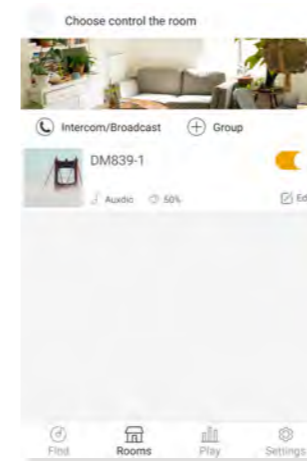

Mobile Control Software

Interface