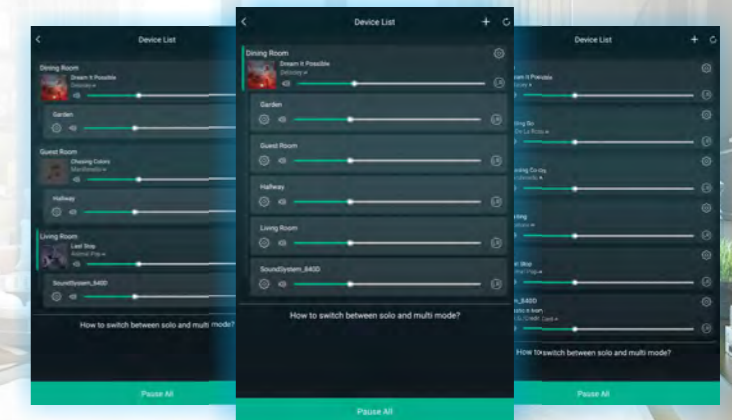

 **BM815RII** Control Panel

- Smart home music control center
- Touch screen and clear OLED display
- Luxurious design with black and white color available
- With functions of a host including audio source selection, volume/ tone control, MP3 music search, tuner radio station storage checking
- One BM815RII to control one zone through address settings
- Support control of external DVD and TV through the host's infrared learning function
- Support infrared remote control
- Line control distance up to 100 meters
- Panel size: 86 x 86 x 38 (mm)

DW01 
WiFi Intelligent Audio Streamer

 **DW01** WiFi Intelligent Audio Streamer

Multi-room
play the same audio in different rooms

Multi-channel
play different audio for different speakers at the same time

Multi-user
control the audio by different users

- Streaming music via network without distance limit
- Support Bluetooth5.0, connection distance up to 30 meters
- Sample rate decoding up to 24bit, 192kHz
- Streaming audio source: online Apps, smart phone, USB, NAS, Bluetooth and line in
- Support Airplay, DLNA, Qplay, NAS and UPnP protocol
- Compatible with third-party app: TuneIn, iHeart Radio, Spotify, TIDAL, Napster, Qobuz etc.
- Support EQ adjustment via app or remote controller
- Support IR controller to realize remote control
- Free iOS and Android app available (4Stream)