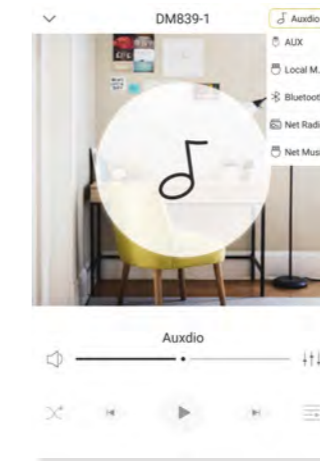

Mobile Control Software

Interface