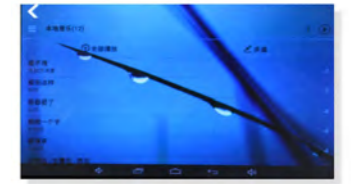

Interface

DM838 2x20W Network On-wall Stereo Music Amplifier

- 5" large TFT true color capacitive display and full-screen touch operation
- 5 music sources: local music, built-in SD card, network music, Internet radio, Bluetooth, and auxiliary input
- Built-in high-performance HiFi digital amplifier with high-fidelity sound effect
- Quad-core CPU, 1G RAM, 8G ROM, support SD card up to 32G
- Built-in Bluetooth 4.0, Wi-Fi connection and 10M / 100M self-adaptive wired network interface
- Built-in Internet radio, able to receive network radio signals from various regions
- Built-in weather forecast, easy to check weather conditions of cities all over the world
- Built-in independent running space; support online download of APPs from App market
- Support wireless control through smart phones, easy to control
- Support DLNA protocol and Air Play
- With TCP/IP network interface, easy linkage with intelligent control system or smart home system
- Independent timer and power-off memory function
- Flexible file management operations; such as copy, delete and move files between local storage and SD card
- Online automatic local time correction function
- Automatic upgrading to latest Android operating system
- Output power: 2x20W (8Ω)
- Installation box size: 162 x 75 x 60 (mm), panel size: 172 x 86 (mm)