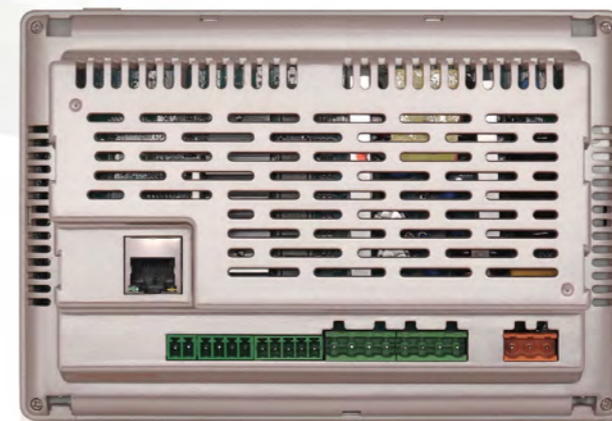

● **DM858** 4x20W Network On-wall Stereo Music Amplifier

- Built-in 4x20W/4Ω stereo digital amplifier
- 7-inch IPS touch screen, long display life; easy to operate and setting
- 64-bit Quad-core CPU, Mali400MP2 GPU graphics processor, support 4K video hardware decoding
- Audio source: local music, Internet music, Internet radio, SD card, Bluetooth and AUX input
- Built-in Hi-Fi digital amplifier, 4-channel signal output
- Independent control for two zones, independent volume adjustment
- Built-in Sigma DSP audio processor, 10-band EQ adjustment
- Audio format supported: MP3, WAV, APE, FLAC, ACC, and OGG
- Built-in automatic time calibration and schedule function
- Support WiFi, Bluetooth 4.0, wired network
- With 2-channel I/O input, 2-channel relay output