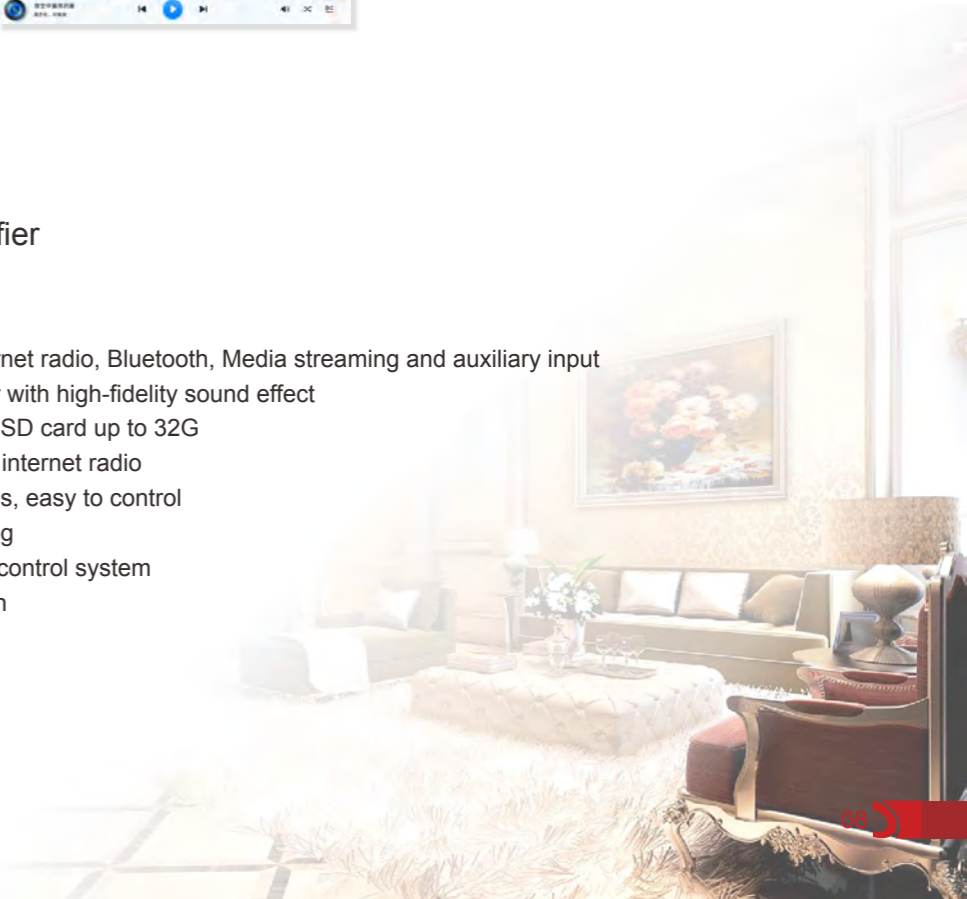

Wireless Talkback

Wireless Call

DM838II 
2x20W WiFi Music Amplifier
(New)

 Interface

 **DM838II** 2x20W WiFi Music Amplifier

- 5.5" touch screen, resolution ratio 1280x720
- Audio sources: SD card, Network music, Internet radio, Bluetooth, Media streaming and auxiliary input
- Built-in high-performance HiFi digital amplifier with high-fidelity sound effect
- Quad-core CPU, 1G RAM, 8G ROM, support SD card up to 32G
- Wi-Fi connection, support network music and internet radio
- Support wireless control through smart phones, easy to control
- Support DLNA and AirPlay as media streaming
- With RS485 interface, linkage with intelligent control system
- Online automatic local time correction function
- Output power: 2x20W (8Ω)
- Power supply: AC100-240V 50Hz/60Hz