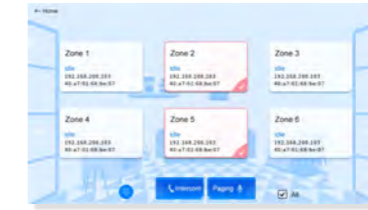

Wireless Talkback

Wireless Call

DM838II 
2x20W WiFi Music Amplifier
(New)

 Interface

 **DM838II** 2x20W WiFi Music Amplifier

- 5.5" touch screen, resolution ratio 1280x720
- Audio sources: SD card, Network music, Internet radio, Bluetooth, Media streaming and auxiliary input
- Built-in high-performance HiFi digital amplifier with high-fidelity sound effect
- Quad-core CPU, 1G RAM, 8G ROM, support SD card up to 32G
- Wi-Fi connection, support network music and internet radio
- Support wireless control through smart phones, easy to control
- Support DLNA and AirPlay as media streaming
- With RS485 interface, linkage with intelligent control system
- Online automatic local time correction function
- Output power: 2x20W (8Ω)
- Power supply: AC100-240V 50Hz/60Hz