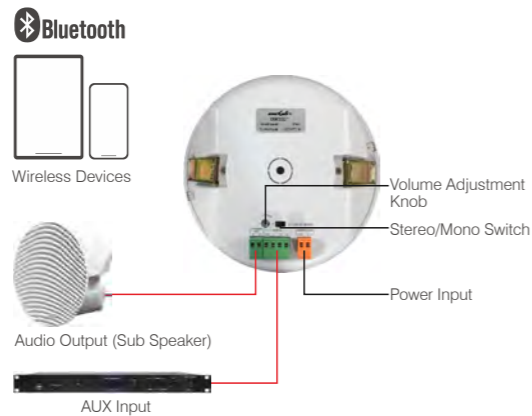

Android / iOS Software

DW02 
WiFi Streaming Amplifier

DW02 WiFi Streaming Amplifier

- 50Wx2CH@4Ω, 35Wx2CH@8Ω full digital amplifier
- Streaming music via network without distance limitation or Bluetooth5.0 up to 15 meters
- Bluetooth for true high resolution music
- Spotify connect, Airplay, Qplay, DLNA, UPnP streaming protocols supported
- Support streaming source from online services, smart device memory, USB pen drive, NAS, Bluetooth and line in
- Multiroom and multizone streaming enabled by multiple units connected in same network
- All music sources can be re-streaming in sync to other models from us
- Airplay, Spotify Connect, Qplay, DLNA, UPnP protocol and 3rd party app compatible
- High quality music streaming support, sample rate decoding up to 24bit, 192kHz
- Spotify, Deezer, Tidal, Qobuz, iHeartRadio, TuneIn, Napster, lots of online streaming services integrated to use in the app
- Free iOS and Android app available
- Free global online update for new features
- Full function remote controller to use without cellphone
- Line input for more possible external audio input
- EQ adjustment via app or remote controller
- Preset playlist is available and short buttons on remote controller for one button play
- iTunes working with PC streaming

Android / iOS Software

🕒 **DM602BT 10W Bluetooth Ceiling Speaker**

- 6.5" driver unit, frameless ceiling speaker
- Support bluetooth 4.0, could be connected with smart device
- Built-in amplifier inside the master speaker
- Two play model: Stereo play and Mono play
- One Aux input interface for audio source
- One Aux output interface for the slave speaker
- With independent volume adjustment in rear panel
- Aluminum mesh, durable and reliable
- Luxury packing box, include one master and one slave speaker
- Power supply: AC100V-240V/50Hz/60Hz