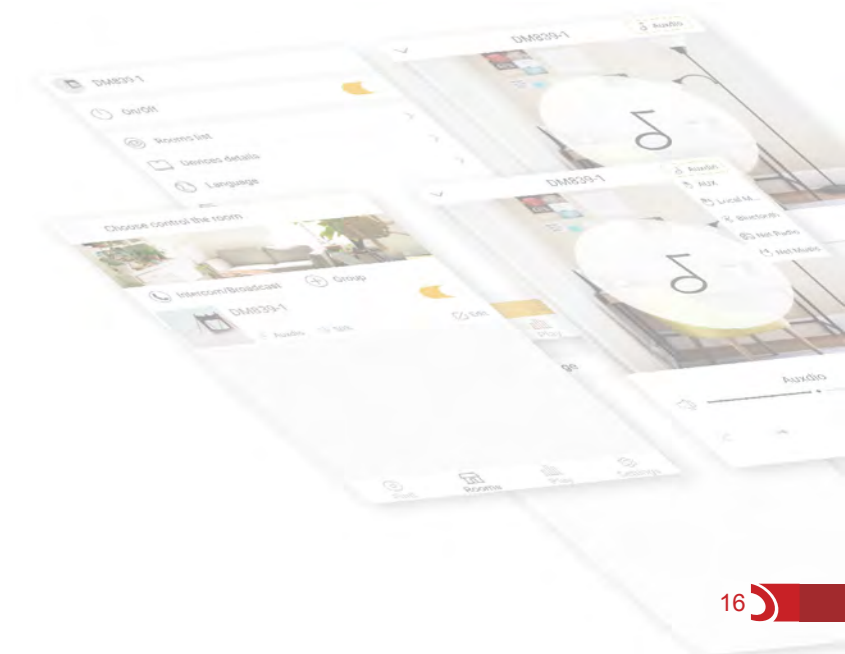

- Wireless control
- Support Android/iOS
- Zone/Group management
- Intercom/Broadcast
- Multi audio source
- Device rename