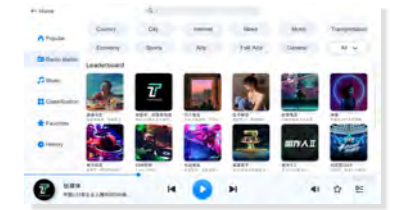

DM839 2x10W Bluetooth On-wall Stereo Music Amplifier

- 2x10W stereo speaker output @ 8Ω
- Abundant music sources: local music, net radio, SD, Micro-USB, the third-party music APP, Bluetooth, streaming and AUX
- 4" IPS LCD color touch screen for easy use
- Support talkback and call for multiple DM839 or DM858
- Support RS485 control
- Support WIFI connection
- Possess timing function
- Three scene playback mode and customized mode selection: Party, Sleep, Relax, Customize
- Support doorbell linkage
- Power supply: AC100V-240V/50Hz/60Hz

Wireless Talkback

Wireless Call

DM838II 
2x20W WiFi Music Amplifier
(New)

 Interface

 **DM838II** 2x20W WiFi Music Amplifier

- 5.5" touch screen, resolution ratio 1280x720
- Audio sources: SD card, Network music, Internet radio, Bluetooth, Media streaming and auxiliary input
- Built-in high-performance HiFi digital amplifier with high-fidelity sound effect
- Quad-core CPU, 1G RAM, 8G ROM, support SD card up to 32G
- Wi-Fi connection, support network music and internet radio
- Support wireless control through smart phones, easy to control
- Support DLNA and AirPlay as media streaming
- With RS485 interface, linkage with intelligent control system
- Online automatic local time correction function
- Output power: 2x20W (8Ω)
- Power supply: AC100-240V 50Hz/60Hz