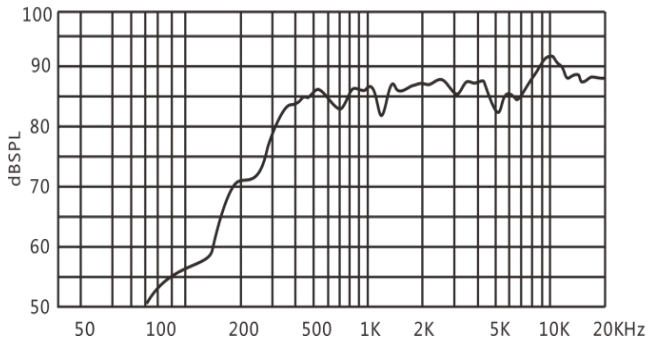

Product Information

Frequency Response

(dB SPL, 1W, 1m)